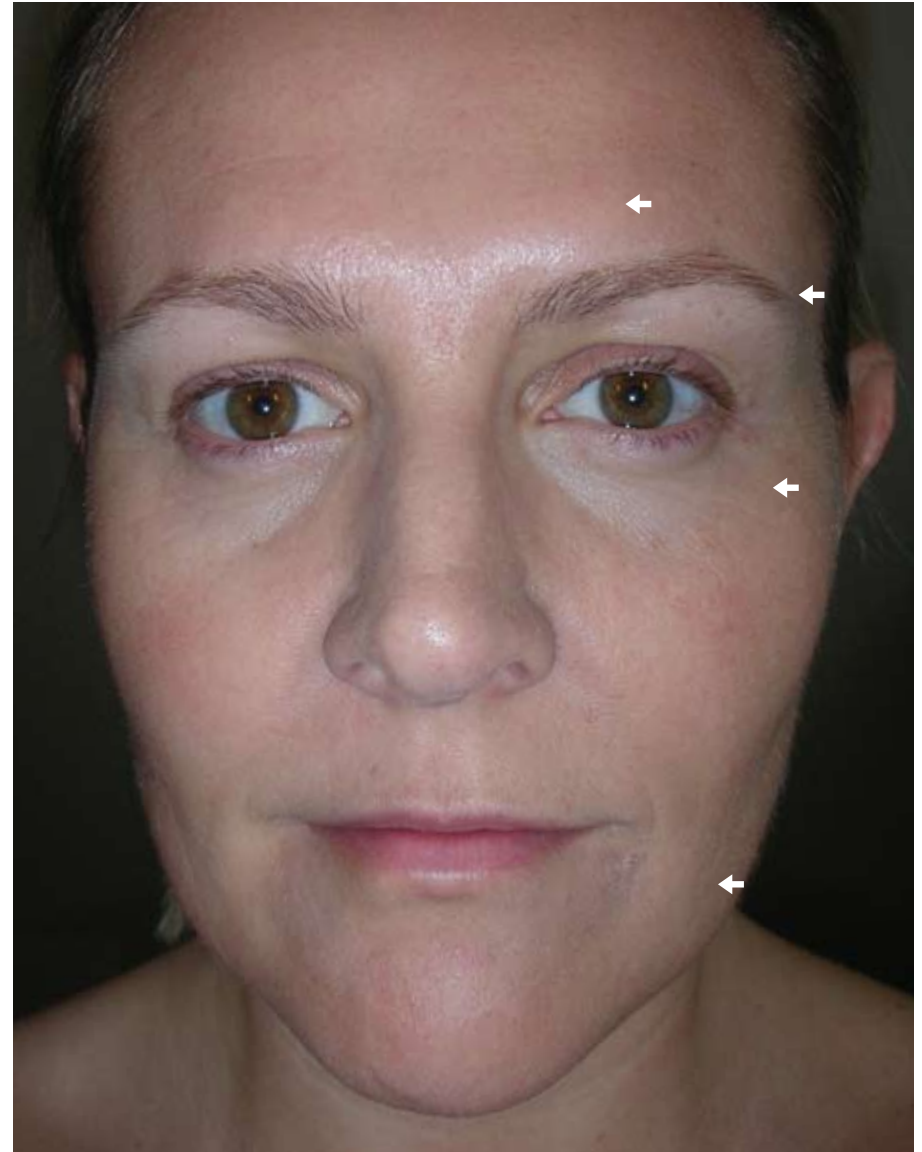

BEFORE

AFTER

(After 90 days, twice daily usage of ageLOC Transformation and twice per week usage of the ageLOC Galvanic Spa and ageLOC Facial Gels)